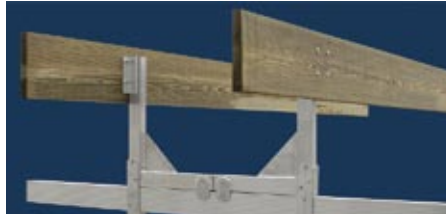

Hydraulic Series Light Kit

Hydraulic Solar Panel

Adjustable Screw Leveling Legs

NP-Front Stop

High Wind Tie-Down

Guide Roller

Pontoon Rack Kit

Aluminum Pontoon Bed

Rubber Mounted Centering Guide

Full-Length Centering Guide Step

Deluxe Full-Length Centering Guide Step

Deep-Water Leveling Legs with Bracing