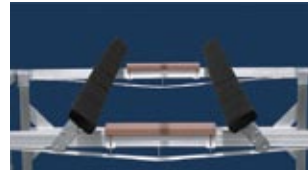

Accessories

Hewitt offers an extensive line of lift accessories designed to aid installation, simplify use and provide additional protection for your boat.

Accessories are also available to satisfy the specific needs of certain types of craft and varying lake or river conditions.

Please ask your dealer for a 36 page Parts & Accessories brochure for more information.

Plastic Plugs & Rubber Caps

Leveling Leg Extension

Large Lift Pad

Aluminum V-Bunk for Inboard

Carpeted Full-Length Bunks

Lift Jack

Wake Watchers

Corner Assist Wheel

Deluxe Rubber Cradle

Battery Tray

Full-Length Guide Step Hydraulic Bed Bracket

Carpeted Full-Length Guide Hydraulic Step

Lift Wheel Kit

Dock Steps

Pump Box Stand

Hewitt Winch

Transportation Bar

Retractable Wheel Kit

Retractable Wheel Kit - Hydraulics

Catwalk Brackets

Full-Length Aluminum & Rubber Bunks