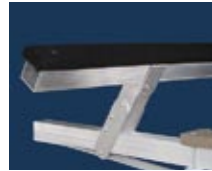

Accessories

Hewitt offers an extensive line of lift accessories designed to aid installation, simplify use and provide additional protection for your boat.

Accessories are also available to satisfy the specific needs of certain types of craft and varying lake or river conditions.

Please ask your dealer for a 36 page Parts & Accessories brochure for more information.

Plastic Plugs & Rubber Caps

Leveling Leg Extension

Large Lift Pad

Aluminum V-Bunk for Inboard

Carpeted Full-Length Bunks

Lift Jack

Wake Watchers

Corner Assist Wheel

Deluxe Rubber Cradle

Battery Tray

Full-Length Guide Step Hydraulic Bed Bracket

Carpeted Full-Length Guide Hydraulic Step

Lift Wheel Kit