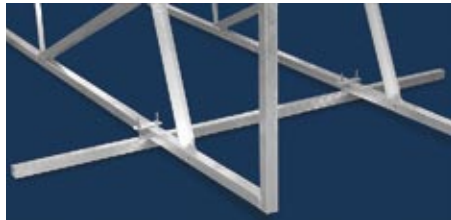

Accessories

Hewitt offers an extensive line of lift accessories designed to aid installation, simplify use and provide additional protection for your boat.

Accessories are also available to satisfy the specific needs of certain types of craft and varying lake or river conditions.

Dock Steps

Pump Box Stand

Hewitt Winch

Transportation Bar

Retractable Wheel Kit

Retractable Wheel Kit - Hydraulics

Catwalk Brackets

Full-Length Aluminum & Rubber Bunks

Hydraulic Series Light Kit

Hydraulic Solar Panel

Adjustable Screw Leveling Legs

NP-Front Stop

High Wind Tie-Down

Guide Roller

Pontoon Rack Kit

Aluminum Pontoon Bed

Rubber Mounted Centering Guide

Full-Length Centering Guide Step

Deluxe Full-Length Centering Guide Step

Deep-Water Leveling Legs with Bracing